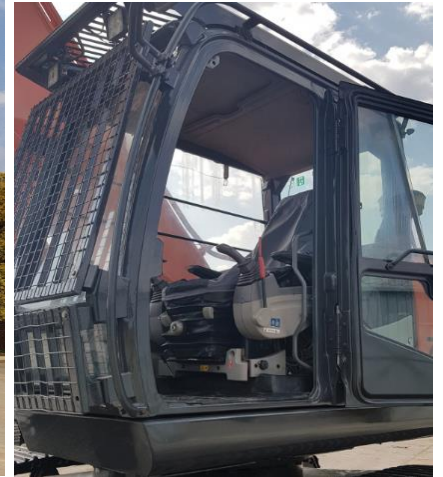

Certified Used Equipment

Affordable alternatives
to new machines

Machine Details

Brand	Hitachi (JET PARK)
Model	ZX400 LCR (1201)
Operating Weight	38 200 kg
Year	2008
Hours	5 720 hrs
Warranty	None
Bucket Capacity (m ³)	1.6 m ³
Additional information	Selling as is