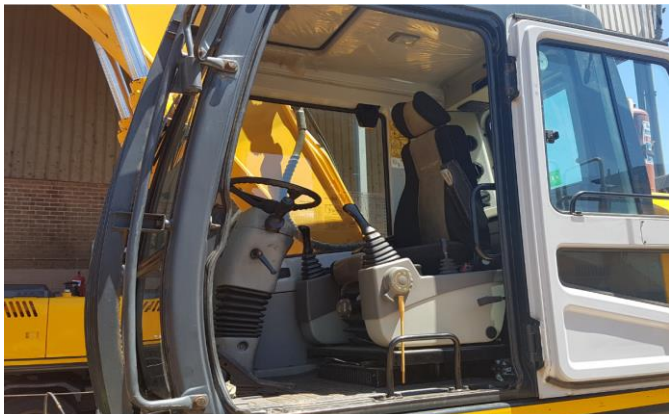

## Machine Details

Brand	Hyundai (JET PARK)
Model	R200W-7 (1907)
Operating Weight	20 500 kg
Year	2009
Hours	8 485 hrs
Warranty	3 month / 300 hours
Bucket Capacity (m <sup>3</sup> )	1 m <sup>3</sup>
Additional information	Good working machine
	Hammer Piping
	Quick Coupler
	Used Hammer for 20T Excavator (Optional)